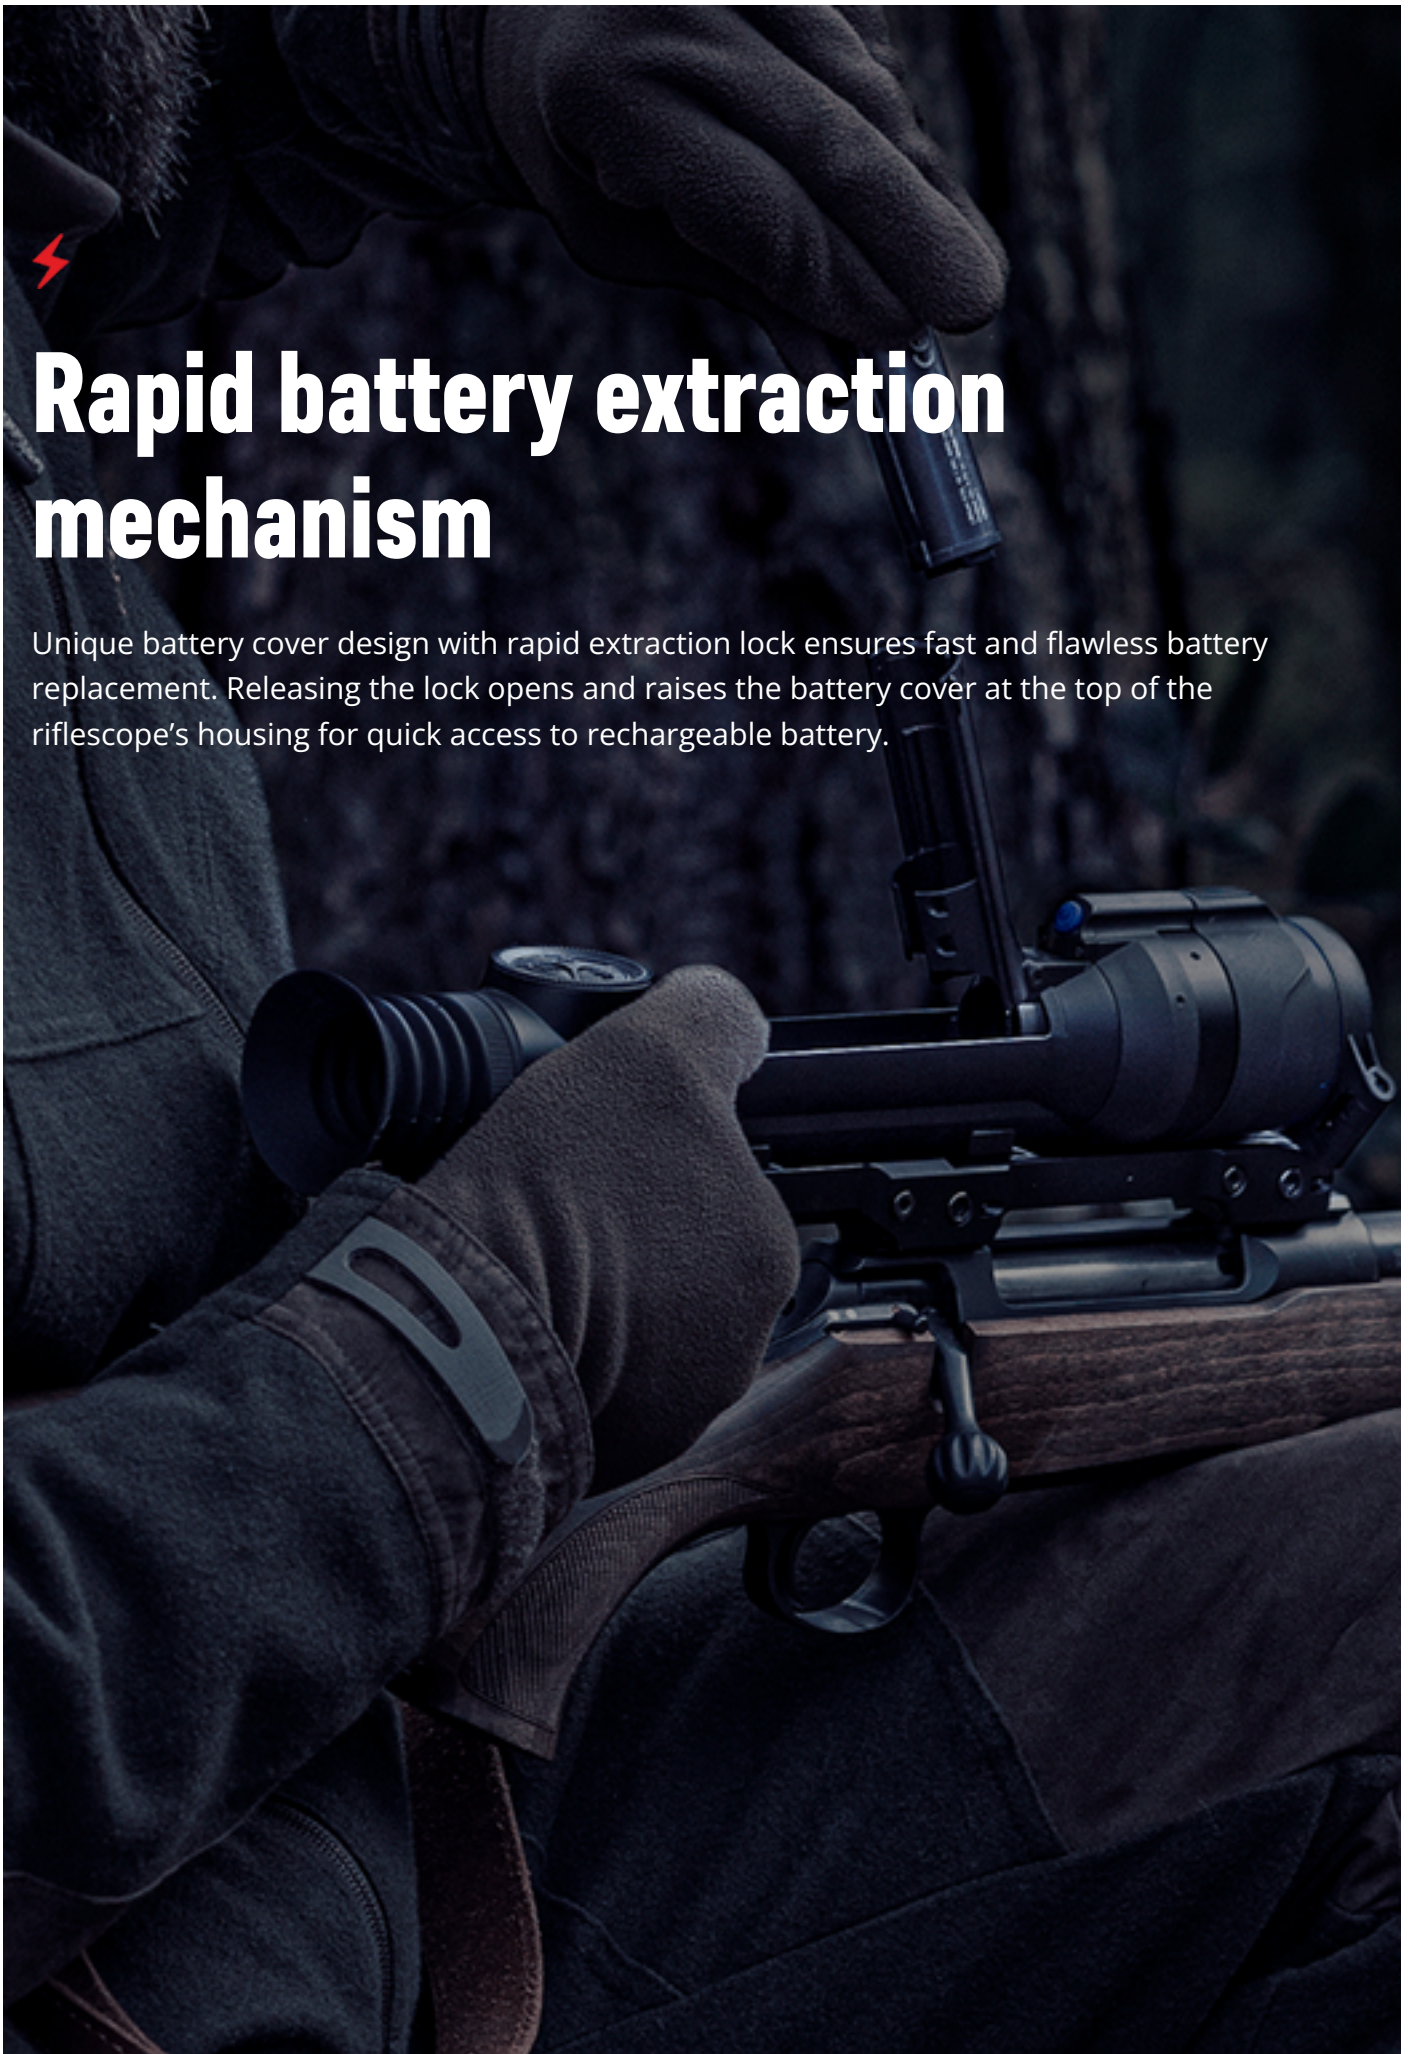

# Multi-point prism mount for precise positioning on a rifle

A mounting prism with multiple screw points to ensure flexibility and convenience when installing a Talion riflescope on various types of rifles. During installation the user can shift the scope along the rifle to the most comfortable viewing position.

# Rapid battery extraction mechanism

Unique battery cover design with rapid extraction lock ensures fast and flawless battery replacement. Releasing the lock opens and raises the battery cover at the top of the riflescope's housing for quick access to rechargeable battery.