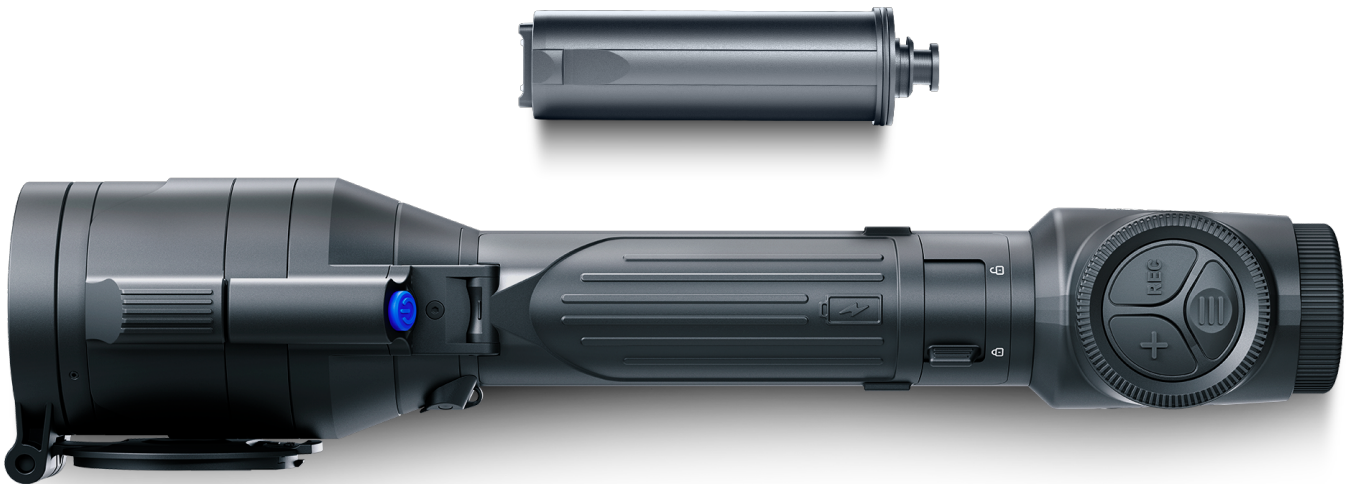

# Pure Thermal Action

**<40mK** NETD

**700 g**

NEW

Thermal Imaging Riflescopes

# Up to 9 hour operation time on a single charge

Talion is powered with a Pulsar APS5 interchangeable, rechargeable battery. A single charge guarantees up to 9 hours of battery life, which covers the time of active use of the scope for a hunt. The battery cover design helps to accurately determine the correct position and makes it possible to quickly replace a flat battery with a new one in complete darkness by touch alone.

# Multi-point prism mount for precise positioning on a rifle

A mounting prism with multiple screw points to ensure flexibility and convenience when installing a Talion riflescope on various types of rifles. During installation the user can shift the scope along the rifle to the most comfortable viewing position.

# Rapid battery extraction mechanism

Unique battery cover design with rapid extraction lock ensures fast and flawless battery replacement. Releasing the lock opens and raises the battery cover at the top of the riflescope's housing for quick access to rechargeable battery.