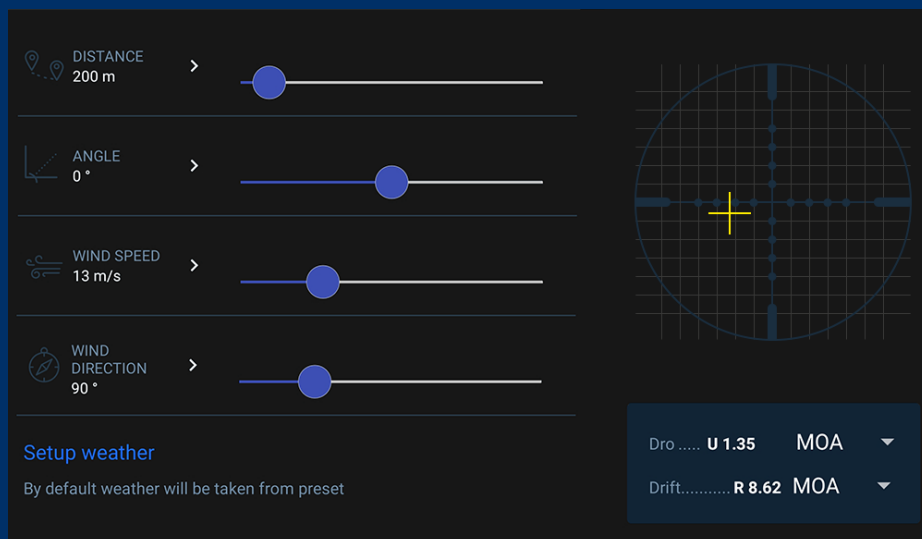

Ballistic calculator

With its fully functional ballistic calculator Stream vision application is a powerful tool for professional long range sports shooters. Ballistic calculator allows to calculate corrections for aiming depending on cartridge parameters, distance to target, elevation angle, weather conditions – air pressure, humidity, wind speed and direction. Calculator possesses preset continuously updated ammo data base. It allows to own ammo, create and save own ballistic profiles for various riflescope, rifles and cartridges. For calculations of corrections the app uses proprietary high-precision algorithms developed by skilled professionals.